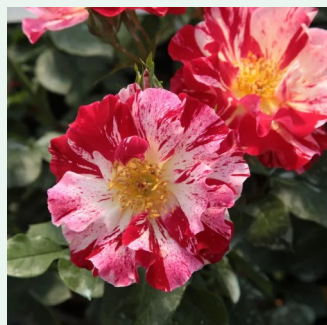

Rosa Fourth of July™

rouge blanc - Rosiers lianes (Climber, Kletter)
100-400 cm
parfum discret - -
Tom Carruth