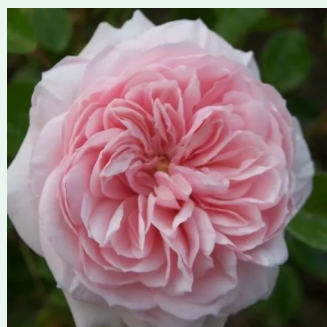

Rosa Awakening™

rose - Rosiers lianes (Climber, Kletter)
200-400 cm
parfum intense - -
Jan Böhm