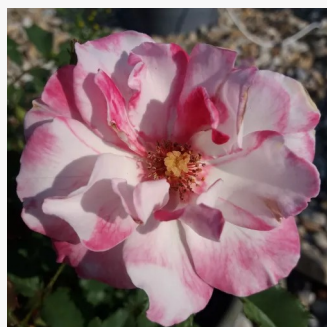

Rosa Tanelaignib

blanc - rose - Rosiers polyantha
30-50 cm
parfum discret - -
Hans Jürgen Evers