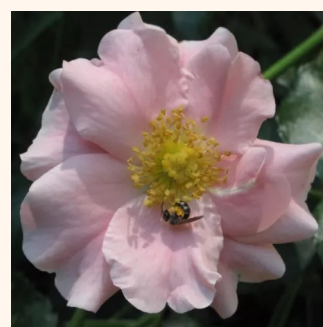

Rosa Satin Haze®

rose - Rosiers couvre sol
30-40 cm
non parfumé - -
Christian Evers