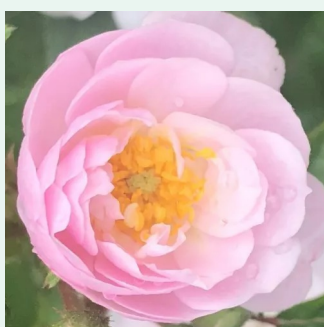

Rosa Little Rambler

rose - Rosiers lianes (Climber, Kletter)
150-245 cm
parfum intense - -
Christopher H. Warner