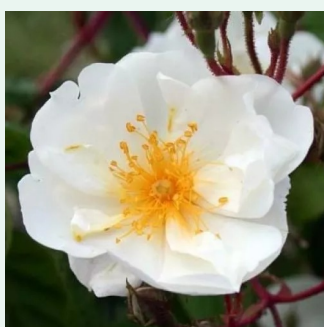

Rosa Bobbie James

blanche - Rosiers grimpants (Rambler, Schlingrosen)
250-700 cm
parfum intense - -
Sunningdale Nursery