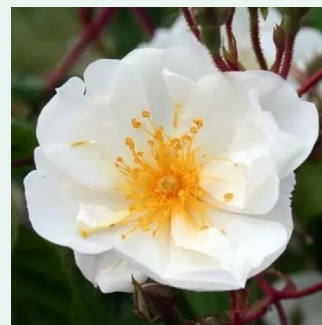

Rosa Bobbie James

kremasto bijela - rambler, puzavica
250-700 cm
ruža intenzivnog mirisa - aroma jabuke - aroma
jabuke
Sunningdale Nursery